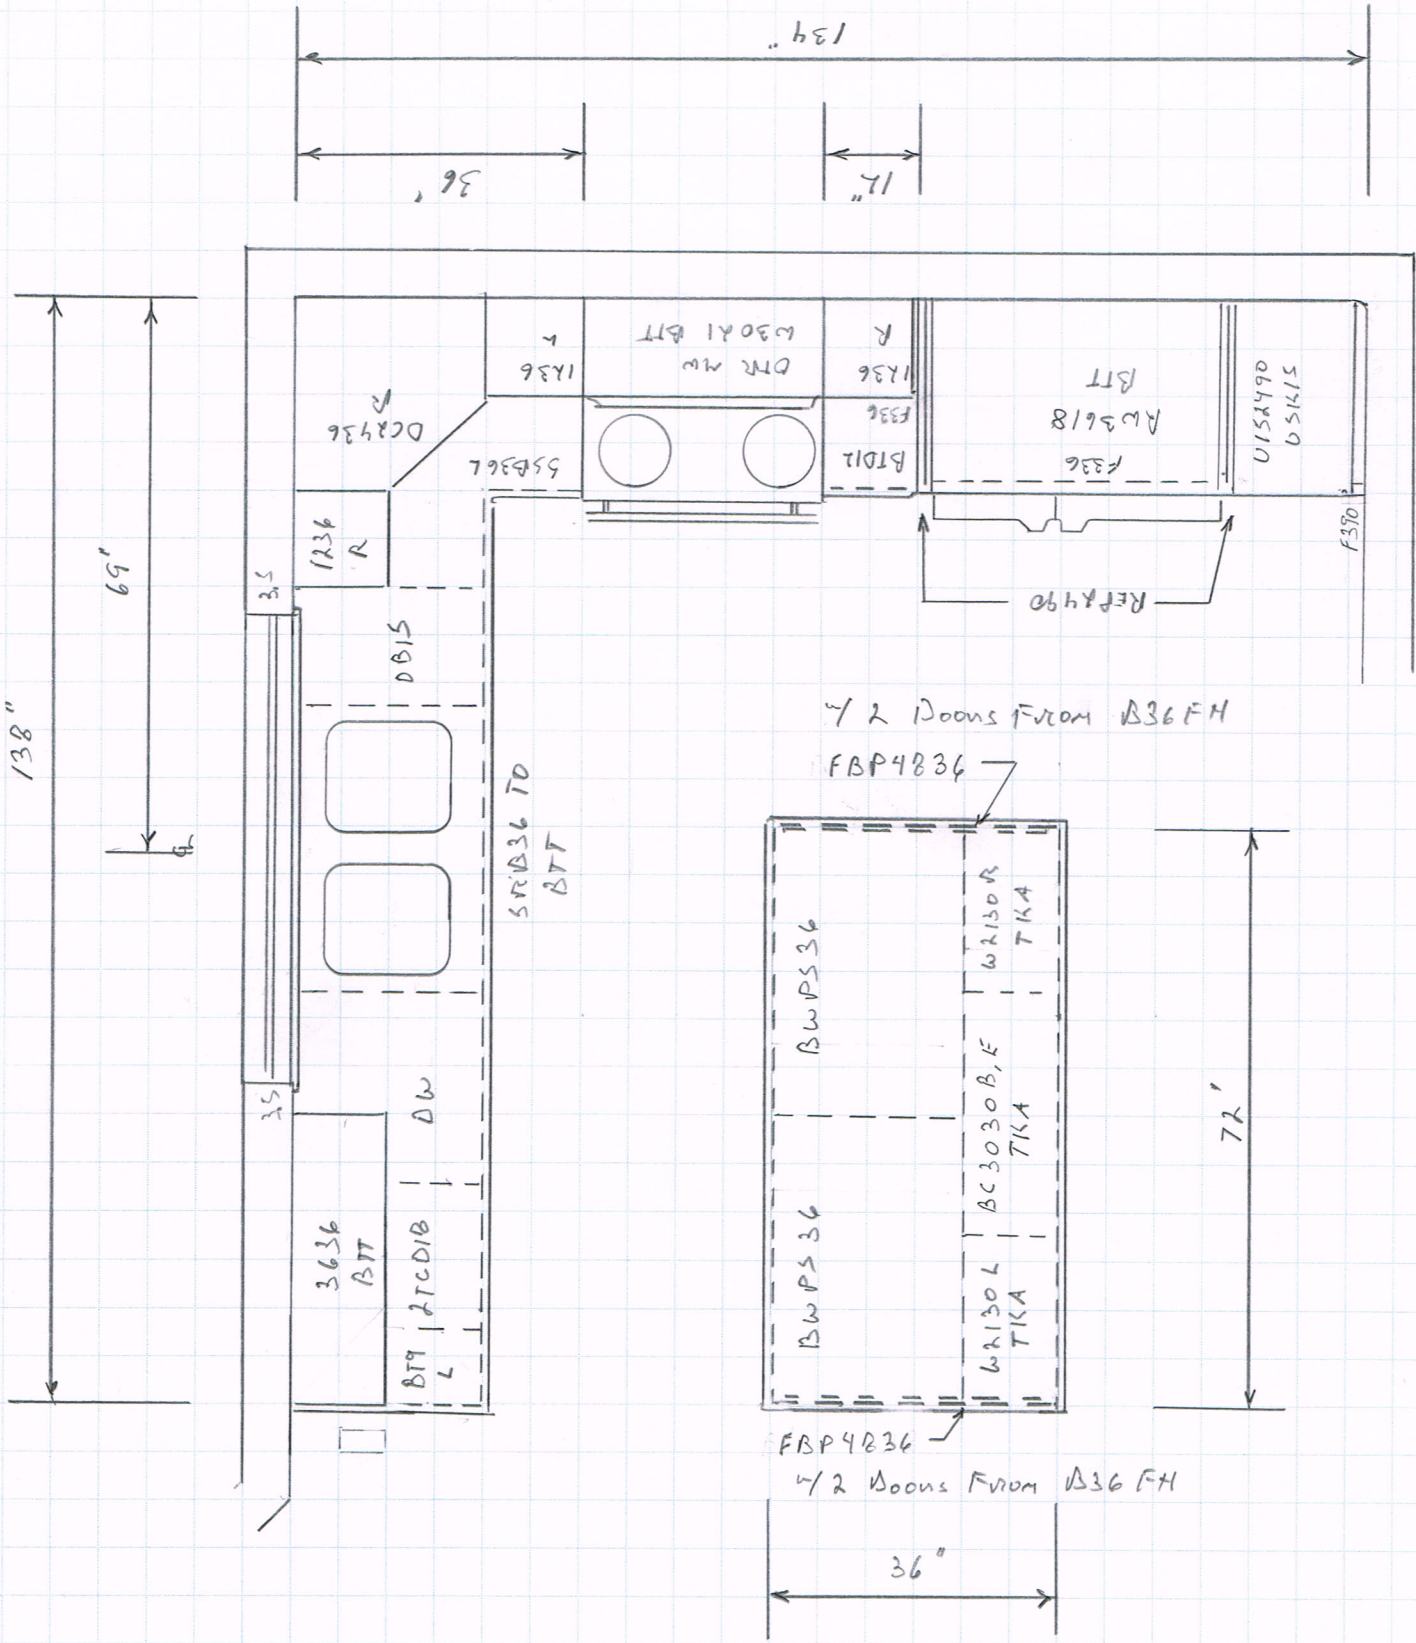

- Trim: Tok-1
 TSC4-4
 SP3/4-4
 BFBP4842-2
 F390-1
 REF2490-2
 F336-2
 CAP-6
 F690-4
 SCUMD-4
 HW-37
 Doors From B36 FH BTT-4

PERI METER: MADISON CHEVY SA CHEVY CAJANEL CHOCOLATE GLAZE
 MADISON CHEVY SA CHEVY CAJANEL CHOCOLATE GLAZE
 1/2 SRS DUTCHER HEADS
 ISLAND: MADISON MAPLE SA PORTABELO GLAZE
 1/2 SRS DUTCHER HEADS