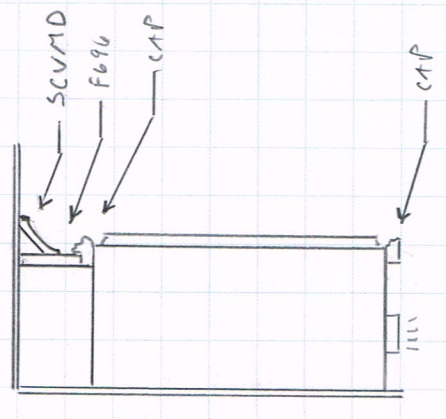

- Trim: Tok-1
 TSC4-4
 SP3/4-4
 BFBP4842-2
 F390-1
 REF2490-2
 F336-2
 CAP-6
 F690-4
 SCUMD-4
 HW-37
 Doors From B36 FH BTT-4

PERI METER: MADISON CHEVY SA CHEVY CAJANEL CHOCOLATE GLAZE
 MADISON CHEVY SA CHEVY CAJANEL CHOCOLATE GLAZE
 1/2 SRS DUTCHER HEADS
 ISLAND: MADISON MAPLE SA PORTABELO GLAZE
 1/2 SRS DUTCHER HEADS